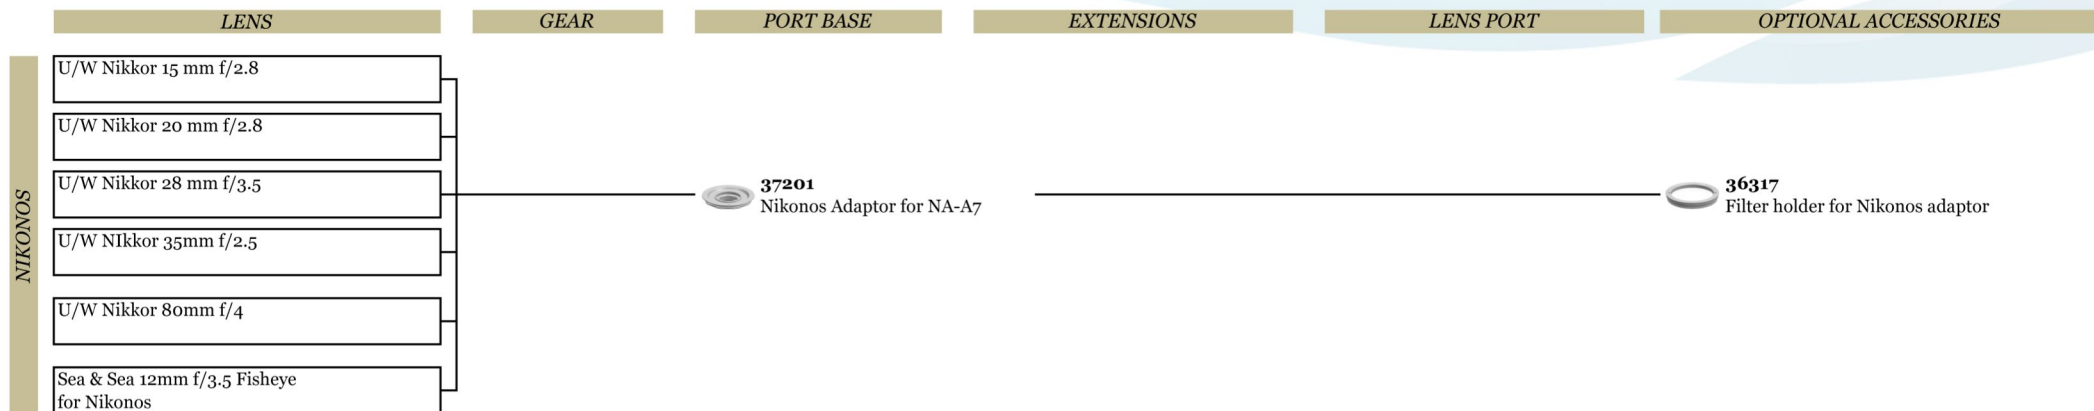

N100 Port System for Sony A7/A7R System