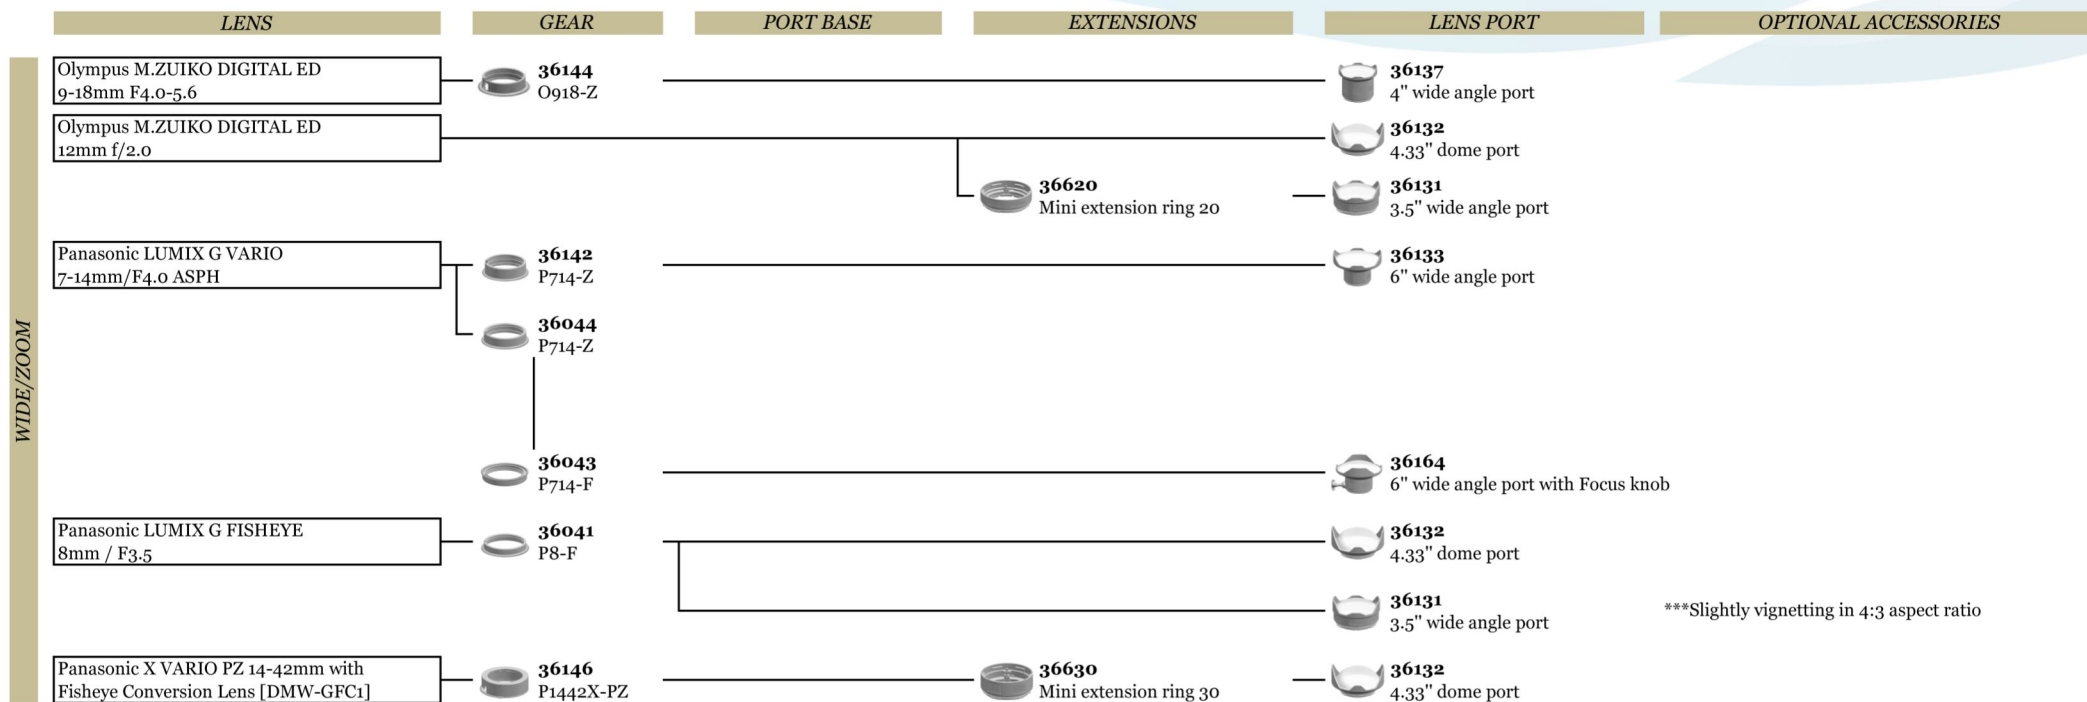

N85 Port System for Panasonic & Olympus & BMPCC M4/3 System

WIDE/ZOOM