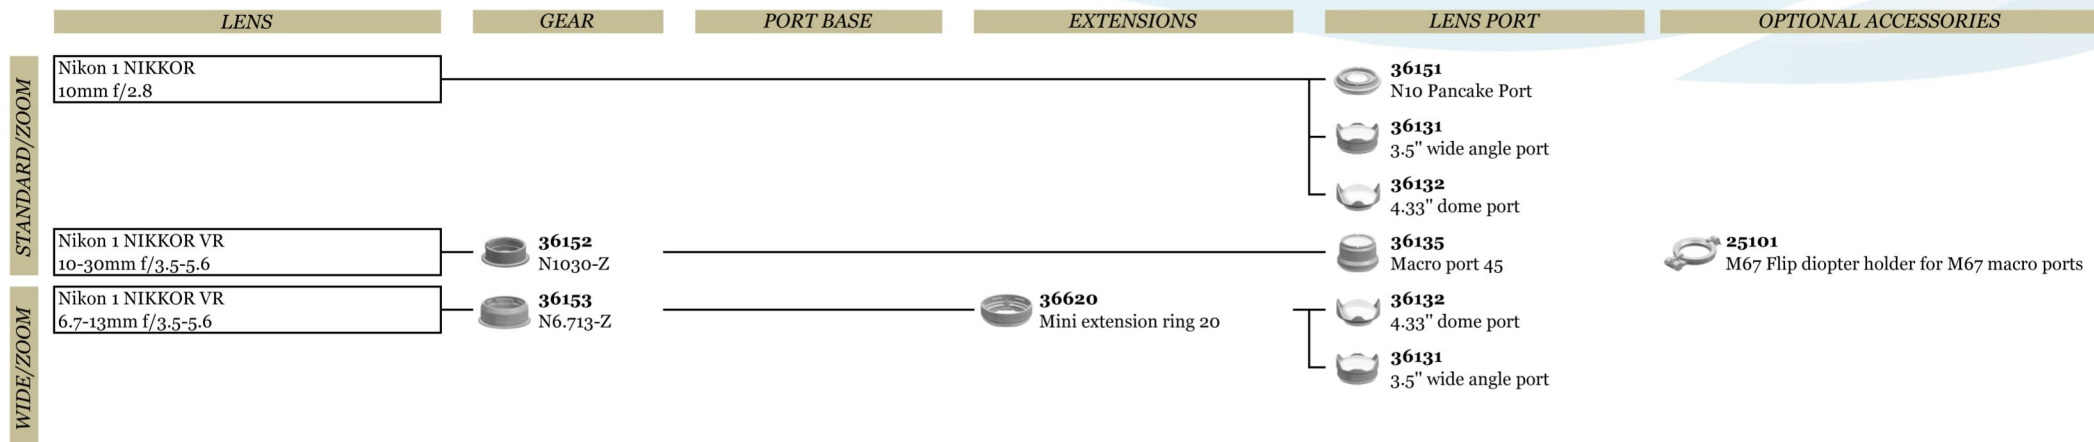

N85 Port System for Nikon 1 System