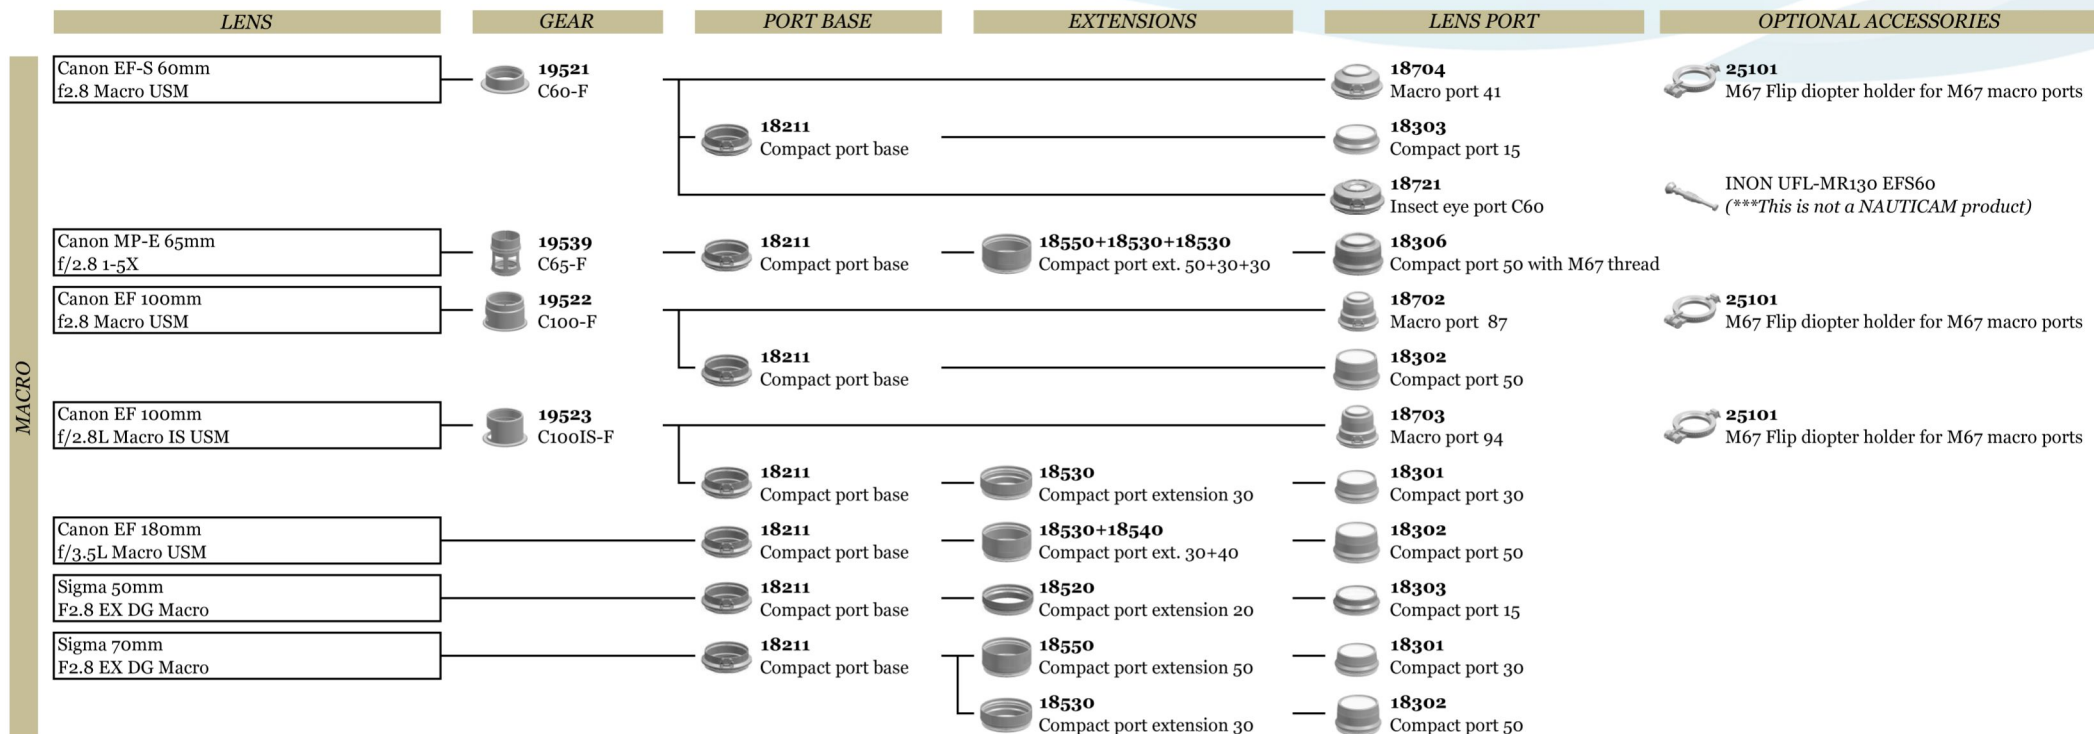

N120 Port System for Canon System

MACRO