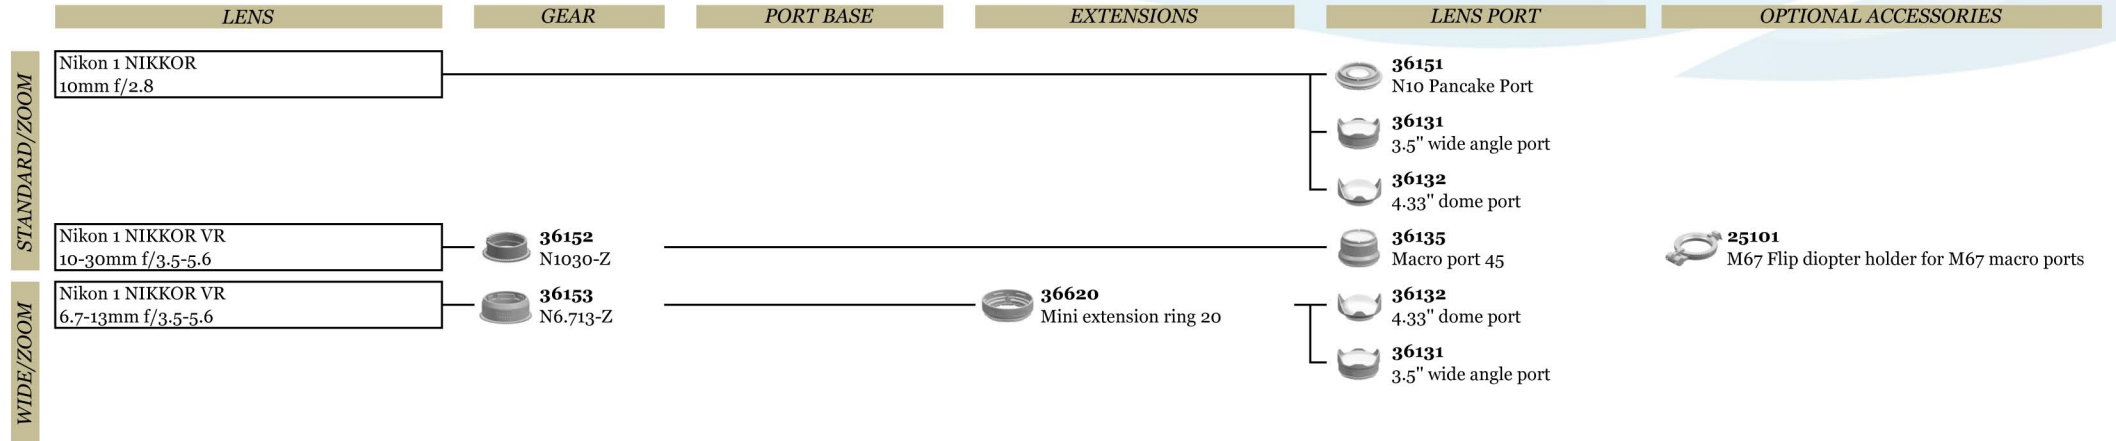

Mini Port System for Nikon 1 System