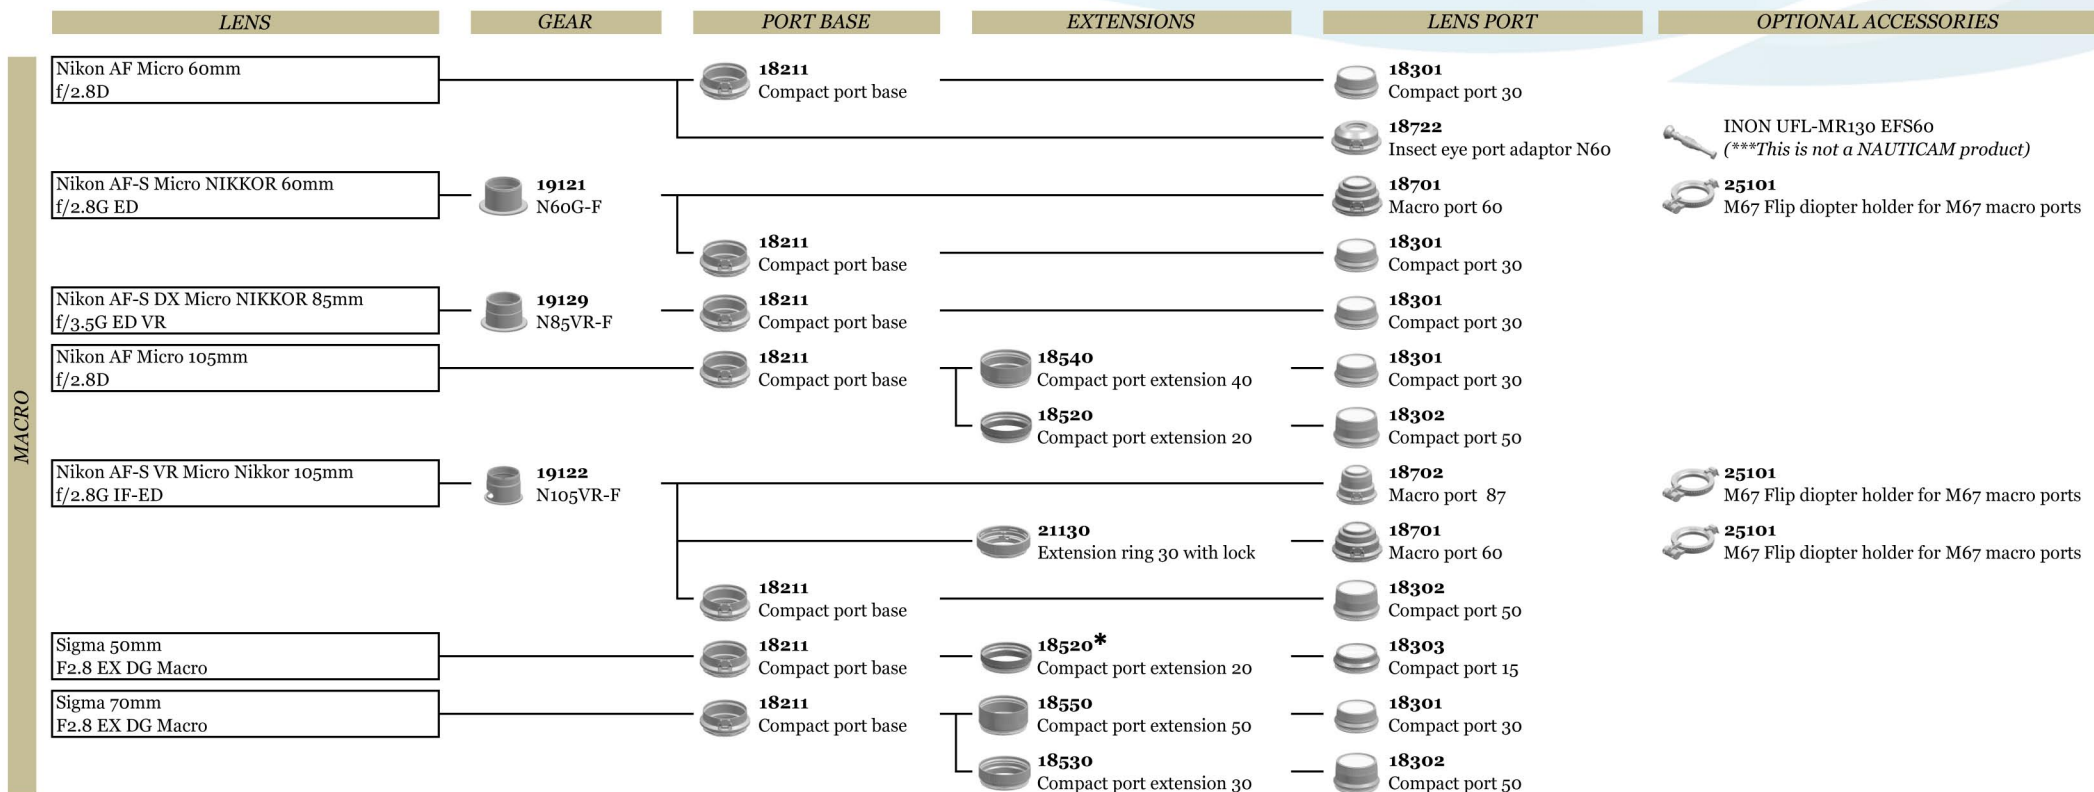

Port System for Nikon System

* changes have been made since last update

Port System for Nikon System

	LENS	GEAR	PORT BASE	EXTENSIONS	LENS PORT	OPTIONAL ACCESSORIES
STANDARD/ZOOM	Nikon AF-S DX NIKKOR 18-55mm f/3.5-5.6G VR	 19123 N1855VR-Z	 18211 Compact port base		 18301 Compact port 30	
	Nikon AF-S DX Zoom-Nikkor 18-55mm f/3.5-5.6G ED II	 19124 N1855II-Z	 18211 Compact port base		 18301 Compact port 30	
	Nikon AF-S NIKKOR 24-85mm f/3.5-4.5G ED VR	 19139 N2485-Z		 21150 Extension ring 50 with lock	 18802 8.5" acrylic dome port	
				 21160 Extension ring 60 with lock	 18801 6" acrylic wide angle port	
				 21130 Extension ring 30 with lock	 23211 8.5" white balance acrylic dome port	
	Sigma 17-70mm F2.8-4.5 DC Macro HSM	 19132 SN1770-Z		 21150 Extension ring 50 with lock	 18802 8.5" acrylic dome port	
				 21170 Extension ring 70 with lock	 18801 6" acrylic wide angle port	
				 21110 Extension ring 10 with screws	 23211 8.5" white balance acrylic dome port	
	Sigma 17-70mm F2.8-4 DC Macro OS HSM	 19133 SN1770OS-Z		 21150 Extension ring 50 with lock	 18802 8.5" acrylic dome port	
				 21170 Extension ring 70 with lock	 18801 6" acrylic wide angle port	
			 21120 Extension ring 20 with lock	 23211 8.5" white balance acrylic dome port		
Sigma 17-70mm F2.8-4 DC Macro OS HSM C	 19140 SN1770OSC-Z		 21140 Extension ring 40 with lock	 18802 8.5" acrylic dome port		
			 21150 Extension ring 50 with lock	 18801 6" acrylic wide angle port		