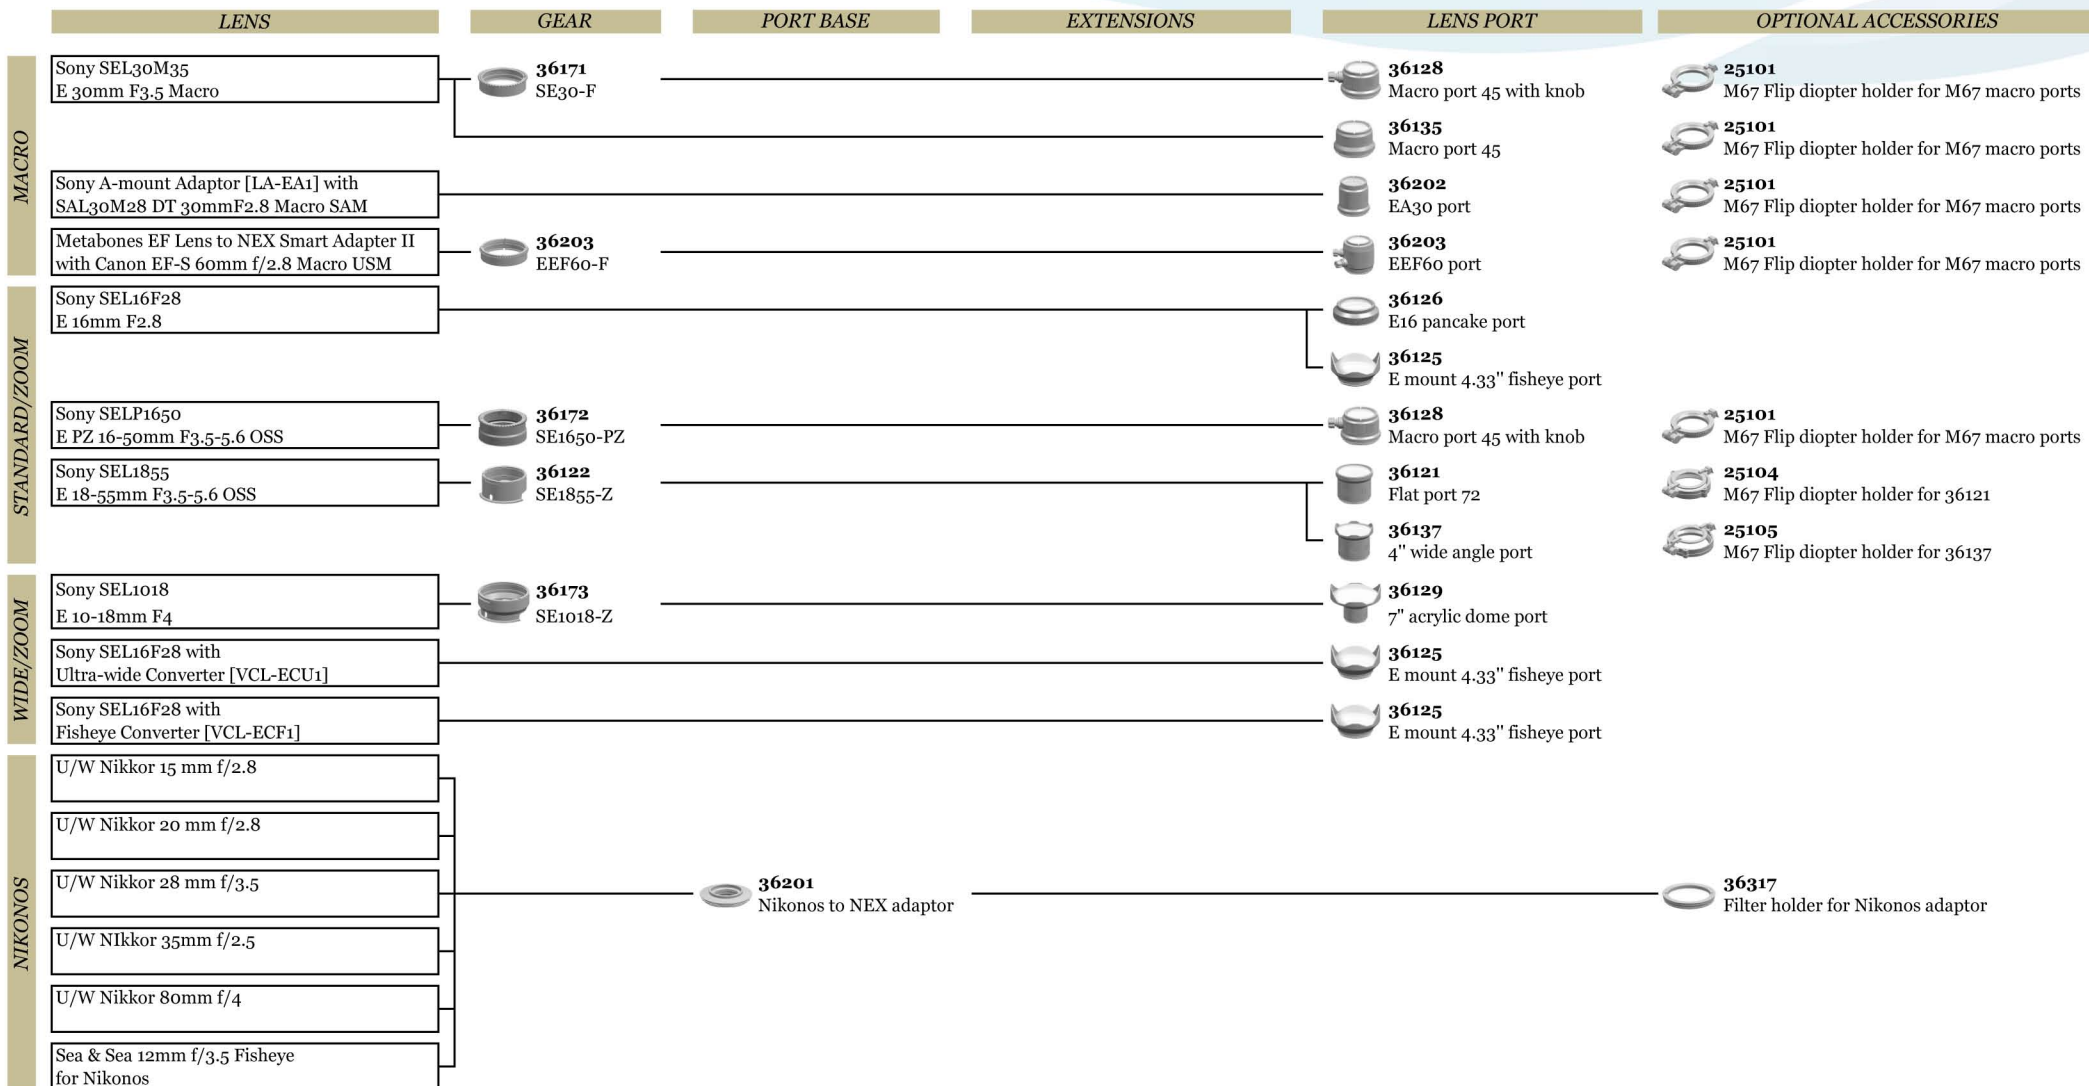

Mini Port System for Sony E-mount System